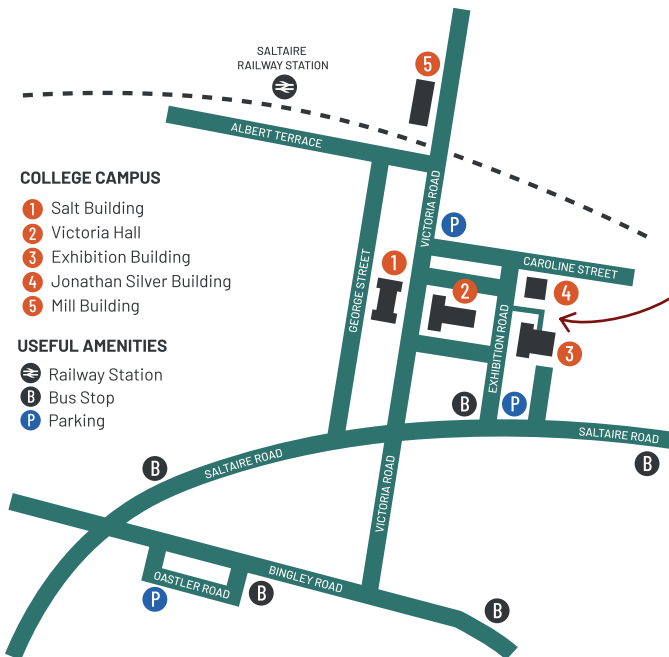

National Lottery players especially welcome!

Saturday 27th April
10am–3pm

ShIPLEY College
Exhibition Building

Scan the
QR code
to book

See overleaf for map &
instructions on how to find us!

How to find us

Saltaire Collection

This online exploration is located in Shipley College Exhibition Building in the Study Centre on the first floor. Please use the side entrance – we will meet you and direct you there.

Please use the accessible entrance to the left of the Exhibition Building.

Follow the tarmac path situated between the Exhibition Building and Jonathan Silver (new) building, around the back of Victoria Hall.

A volunteer will be there to greet you.